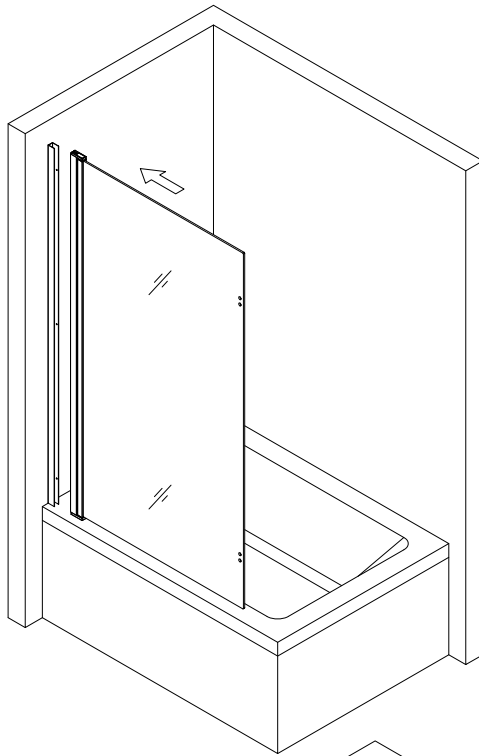

# Installation Instructions

1.

size of Bath Screen

830(815-830)x1450mm

1-1	
1-2	
1-3	
1-4	

2.

3.

3-1	
3-2	
3-3	
3-4	