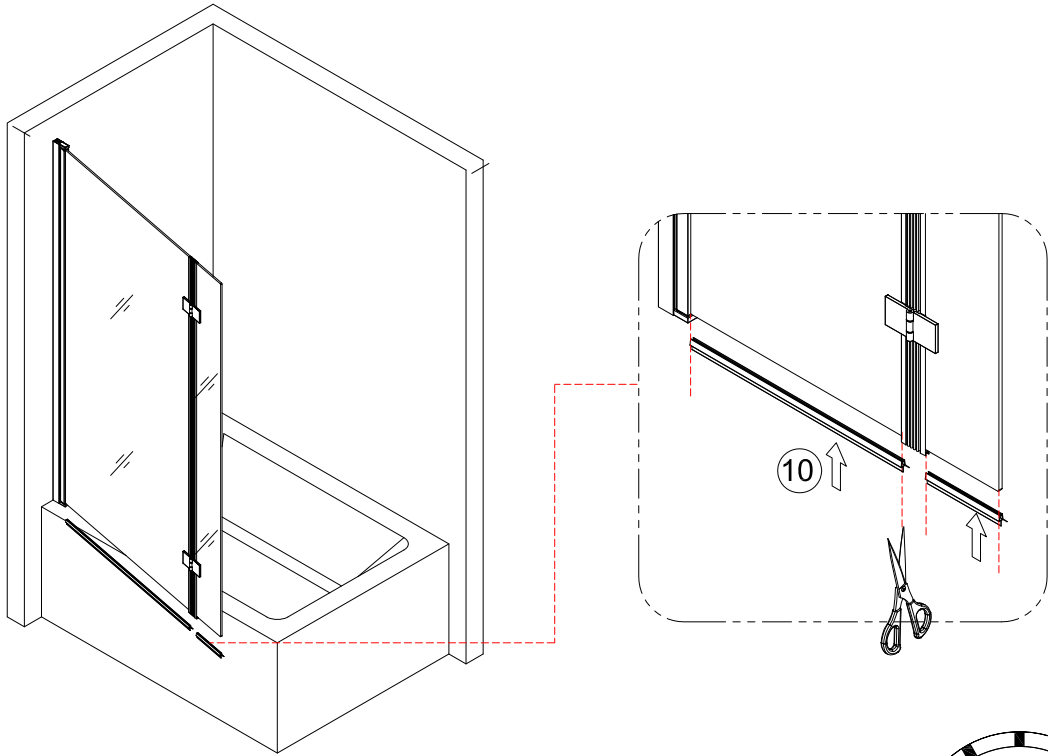

6.

Care Instructions:
Do not use your shower enclosure within 24 hours of assembly. Do not use caustic cleaning products or abrasive material when cleaning your shower enclosure .