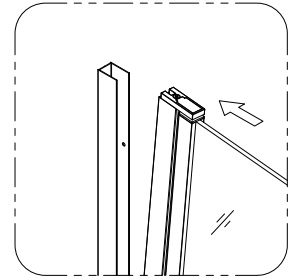

# Installation Instructions

1.

size of Bath Screen

830(815-830)x1450mm

1-1	
1-2	
1-3	
1-4	

2.

3.

3-1	
3-2	
3-3	
3-4	