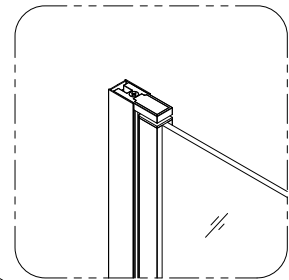

# Installation Instructions

1.

size of Bath Screen

830(815-830)x1450mm

1-1	
1-2	
1-3	
1-4	

2.

3.

3-1	
3-2	
3-3	
3-4	