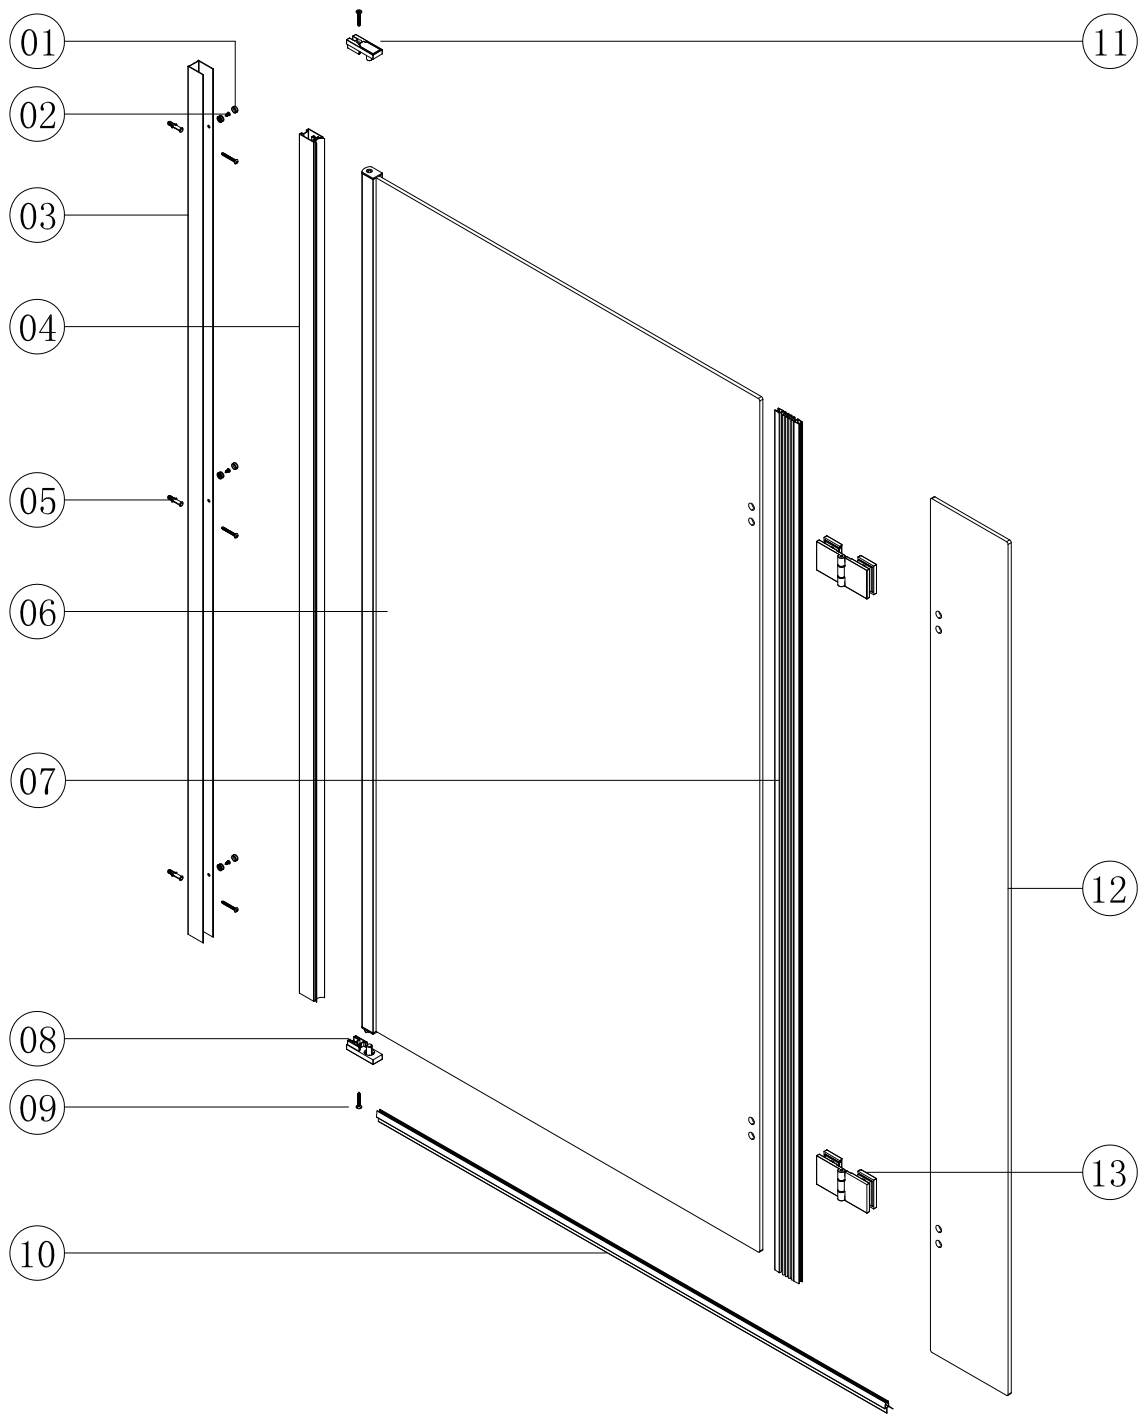

Technical Drawing