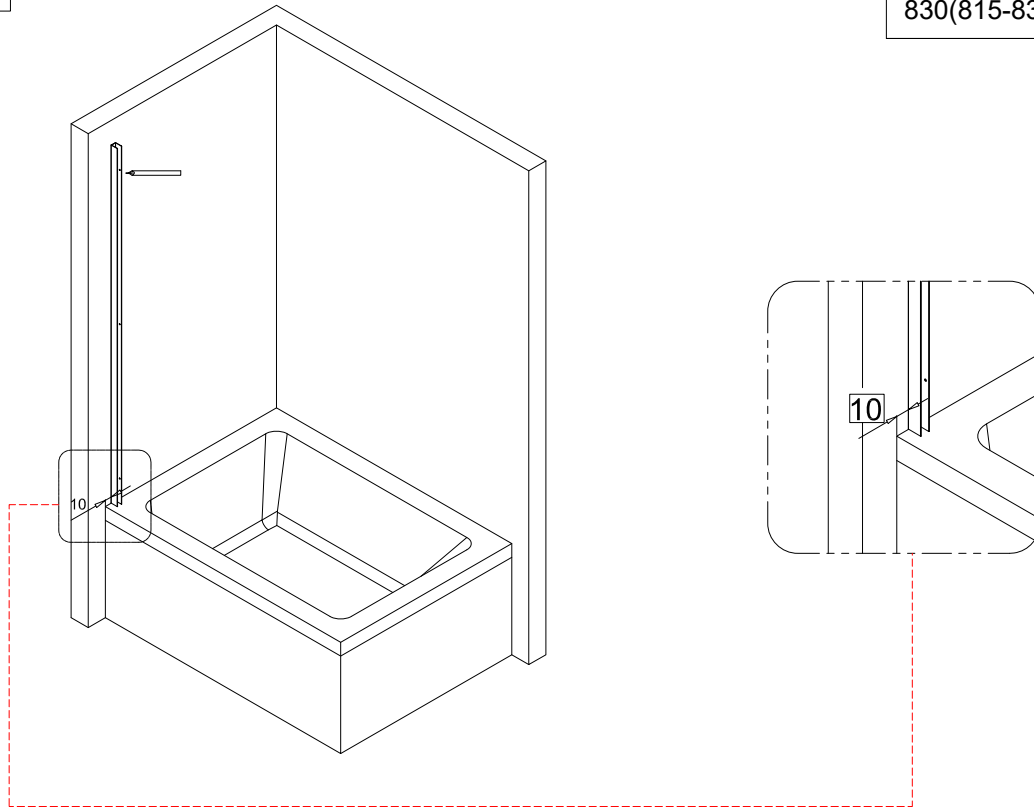

## Tools required (Tools not provided)

# Installation Instructions

1.

size of Bath Screen

830(815-830)x1450mm

1-1	
1-2	
1-3	
1-4	

2.

3.

3-1	
3-2	
3-3	
3-4	