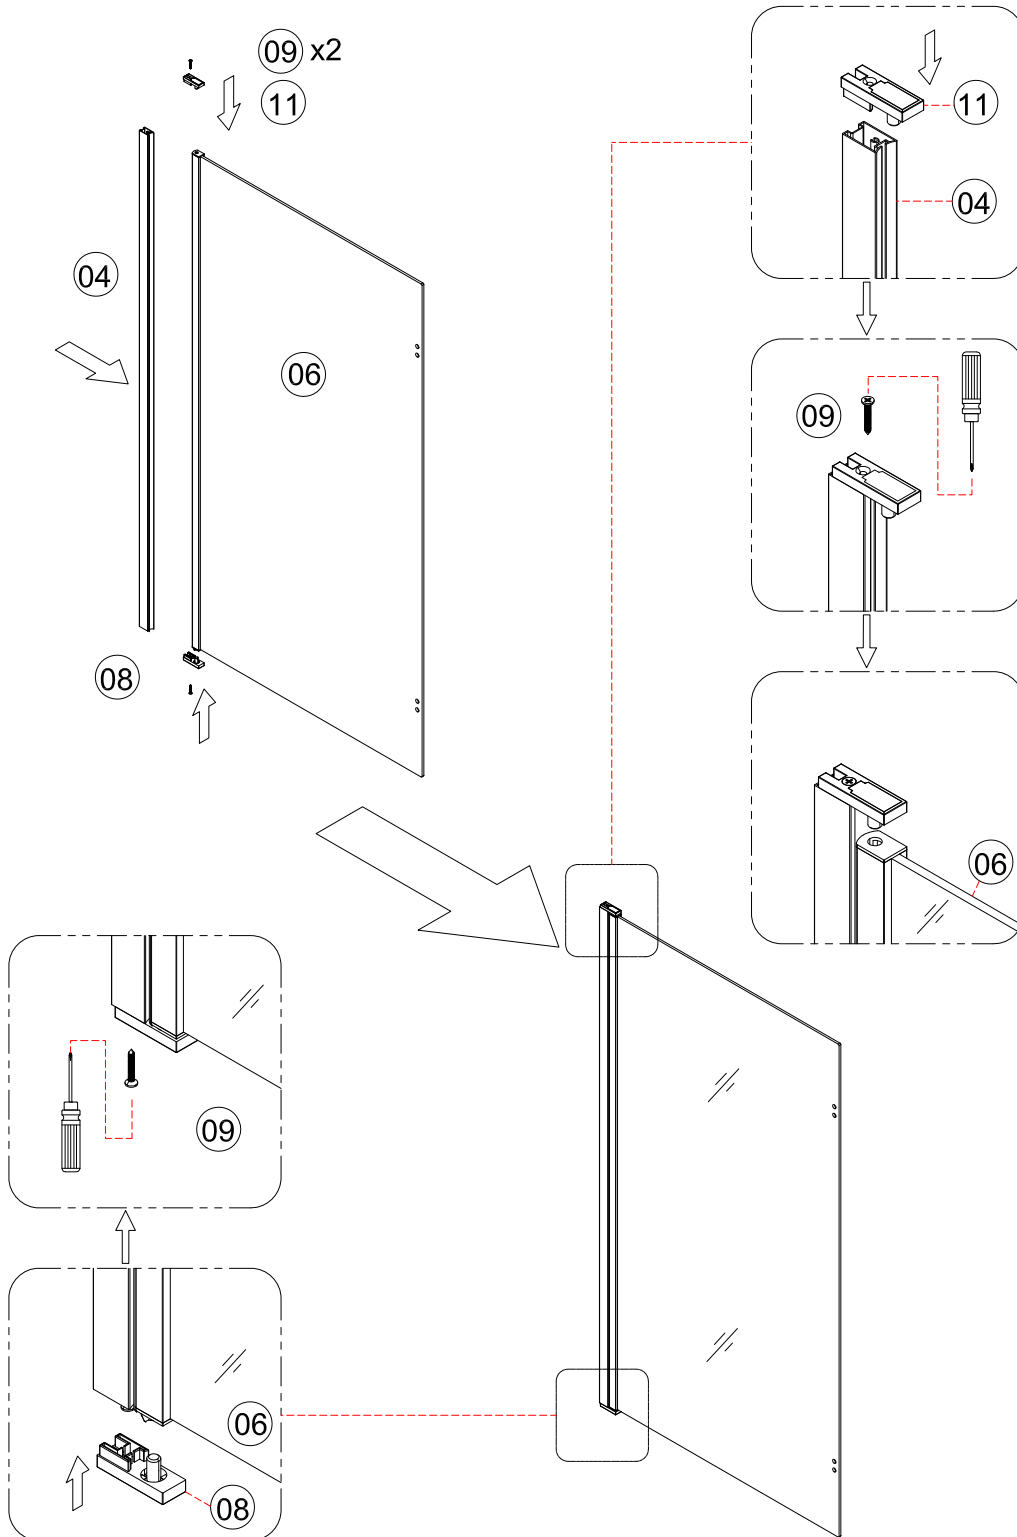

# Installation Instructions

1.

size of Bath Screen

830(815-830)x1450mm

1-1	
1-2	
1-3	
1-4	

2.

3.

3-1	
3-2	
3-3	
3-4	