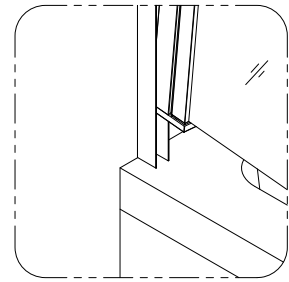

# Installation Instructions

1.

size of Bath Screen

830(815-830)x1450mm

1-1	
1-2	
1-3	
1-4	

2.

3.

3-1	
3-2	
3-3	
3-4	