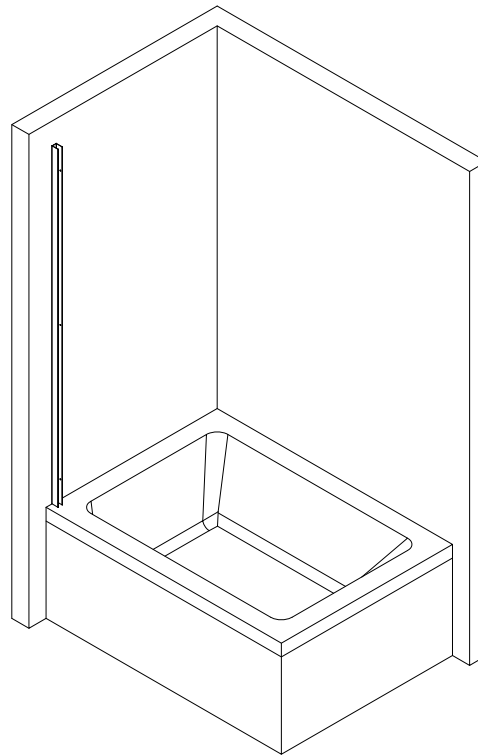

# Installation Instructions

1.

size of Bath Screen

830(815-830)x1450mm

1-1	
1-2	
1-3	
1-4	

2.

3.

3-1	
3-2	
3-3	
3-4	