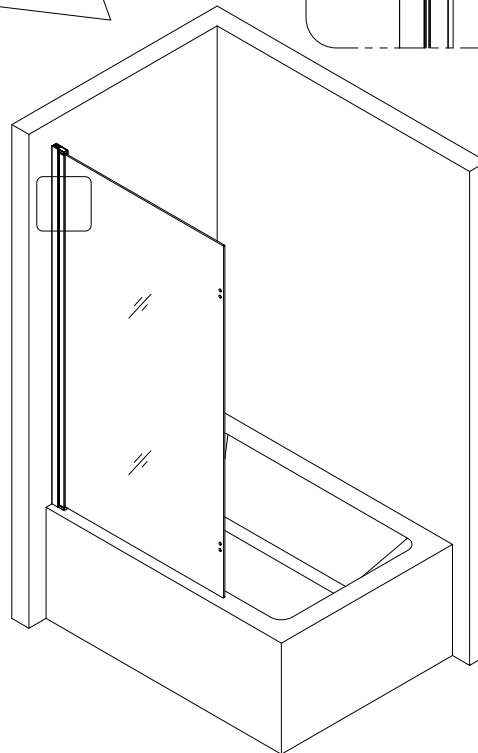

# Installation Instructions

1.

size of Bath Screen

830(815-830)x1450mm

1-1	
1-2	
1-3	
1-4	

2.

3.

3-1	
3-2	
3-3	
3-4	