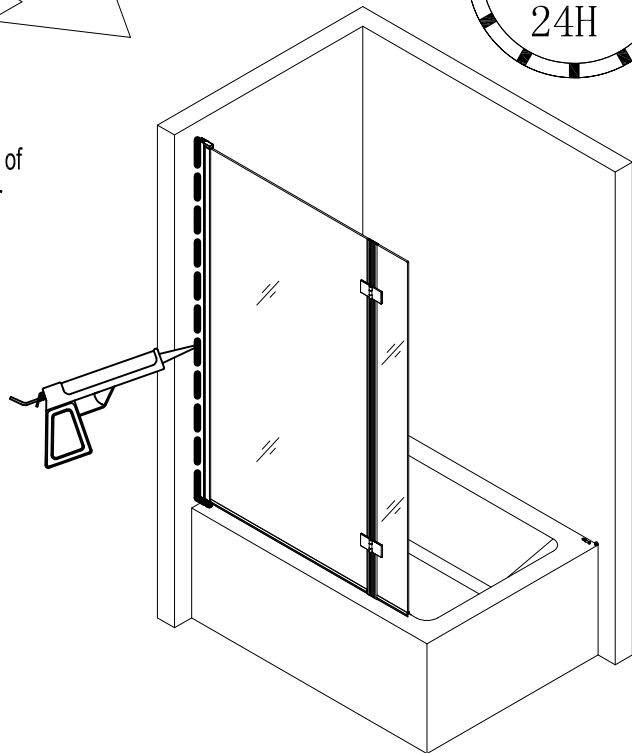

Care Instructions:
Do not use your shower enclosure within 24 hours of assembly. Do not use caustic cleaning products or abrasive material when cleaning your shower enclosure .